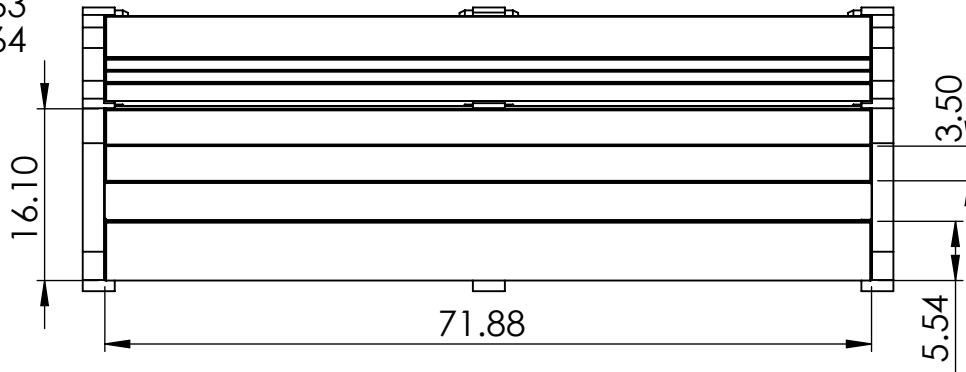

BENCH SPECIFICATIONS

REV# 2
3/14/2018

BC2060
BC2061
BC2062
BC2063
BC2064

TOP

FRONT

SIDE

CONSTRUCTION MATERIALS:
Recycled Plastic
HARDWARE:
Stainless Steel

ALL DIMENSIONS ARE SHOWN IN INCHES