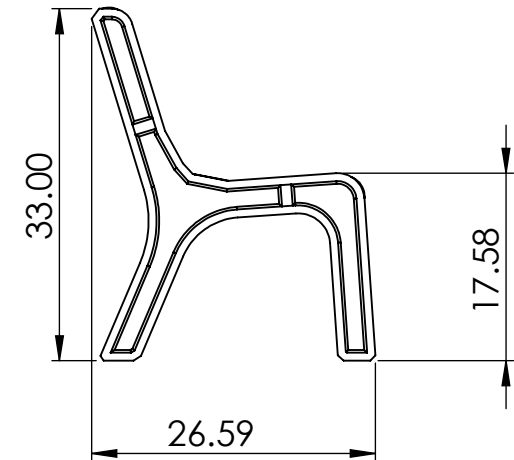

BENCH SPECIFICATIONS

REV# 2
3/14/2018

BC2060
BC2061
BC2062
BC2063
BC2064

TOP

FRONT

SIDE

CONSTRUCTION MATERIALS:
Recycled Plastic
HARDWARE:
Stainless Steel

ALL DIMENSIONS ARE SHOWN IN INCHES