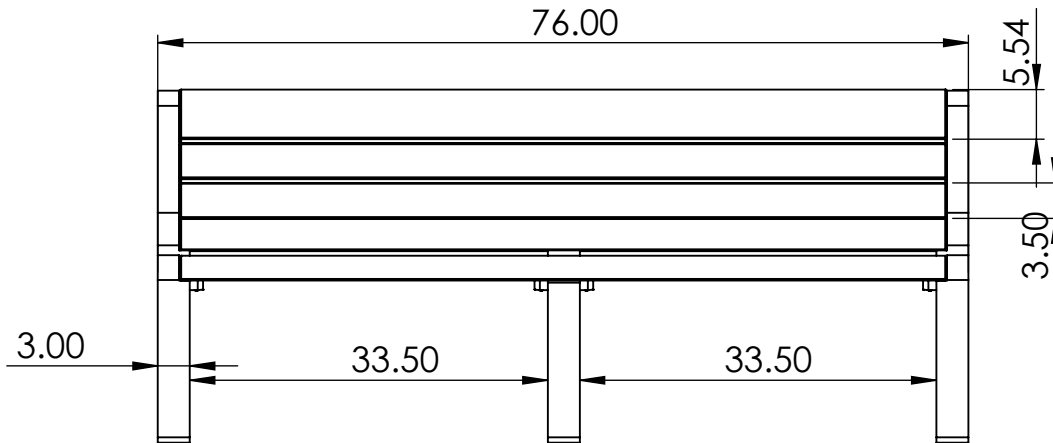

BENCH SPECIFICATIONS

REV# 2
3/14/2018

BC2060
BC2061
BC2062
BC2063
BC2064

TOP

FRONT

SIDE

CONSTRUCTION MATERIALS:
Recycled Plastic
HARDWARE:
Stainless Steel

ALL DIMENSIONS ARE SHOWN IN INCHES