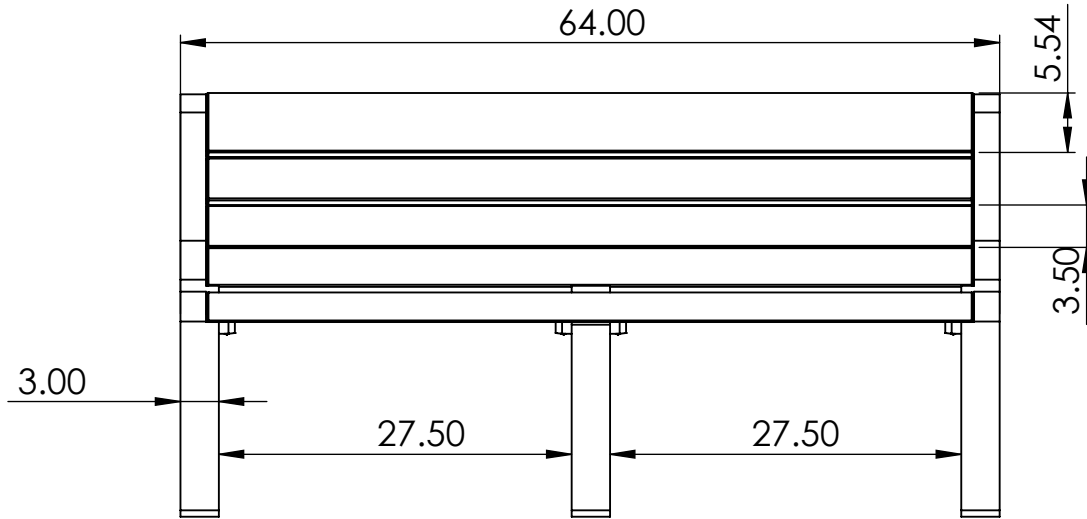

BENCH SPECIFICATIONS

REV# 2
3/14/2018

BC2050
BC2051
BC2052
BC2053
BC2054

TOP

FRONT

SIDE

CONSTRUCTION MATERIALS:
Recycled Plastic
HARDWARE:
Stainless Steel

ALL DIMENSIONS ARE SHOWN IN INCHES