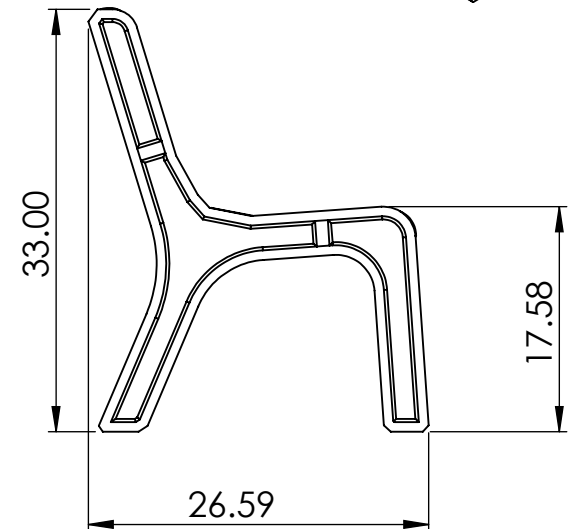

BENCH SPECIFICATIONS

REV# 2
3/14/2018

BC2050
BC2051
BC2052
BC2053
BC2054

TOP

FRONT

SIDE

CONSTRUCTION MATERIALS:
Recycled Plastic
HARDWARE:
Stainless Steel

ALL DIMENSIONS ARE SHOWN IN INCHES