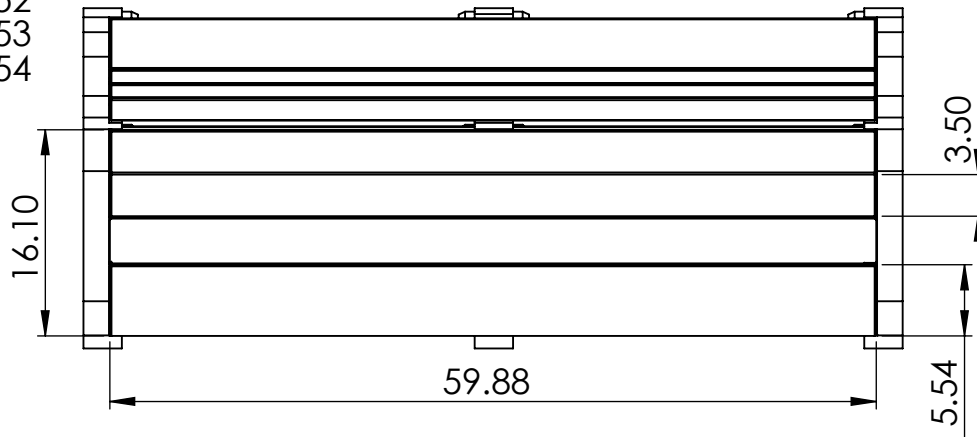

BENCH SPECIFICATIONS

REV# 2
3/14/2018

BC2050
BC2051
BC2052
BC2053
BC2054

TOP

FRONT

SIDE

CONSTRUCTION MATERIALS:
Recycled Plastic
HARDWARE:
Stainless Steel

ALL DIMENSIONS ARE SHOWN IN INCHES