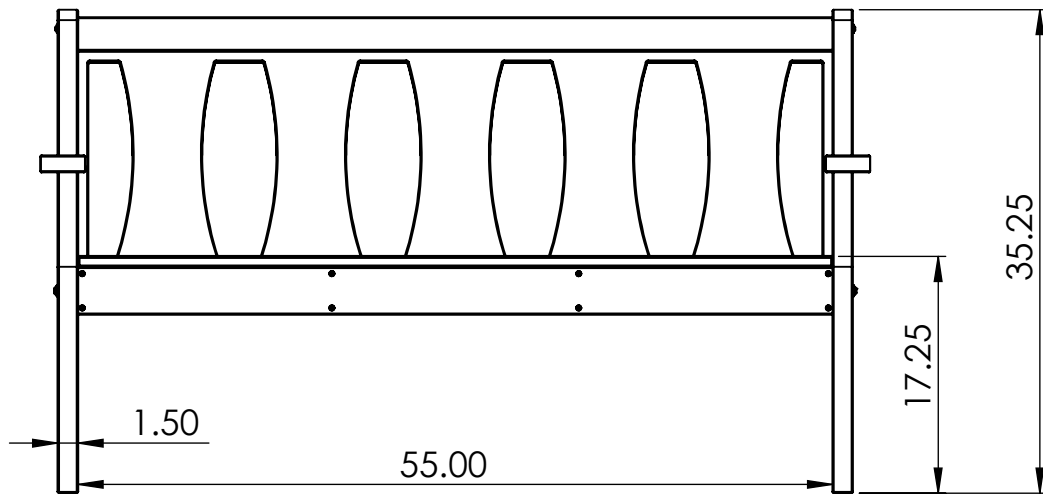

# BENCH SPECIFICATIONS

**CONSTRUCTION MATERIALS:**  
Recycled Plastic  
**HARDWARE:**  
Stainless Steel

ALL DIMENSIONS SHOWN IN INCHES