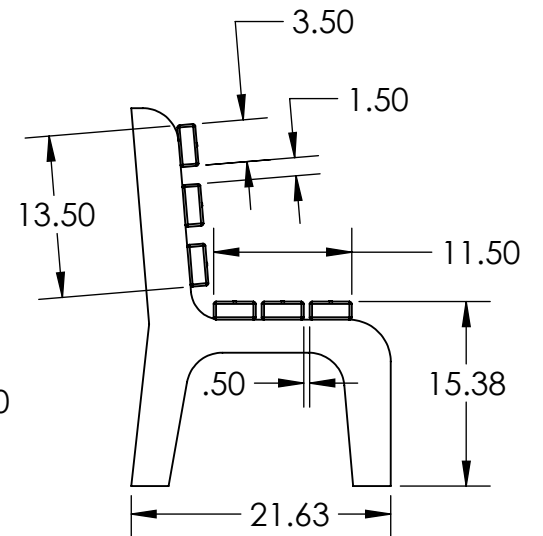

# BENCH SPECIFICATIONS

ALL DIMENSIONS SHOWN IN INCHES

BC1448

REV #1  
3-29-2017

TOP VIEW

FRONT VIEW

SIDE VIEW

## HARDWARE:

Stainless Steel