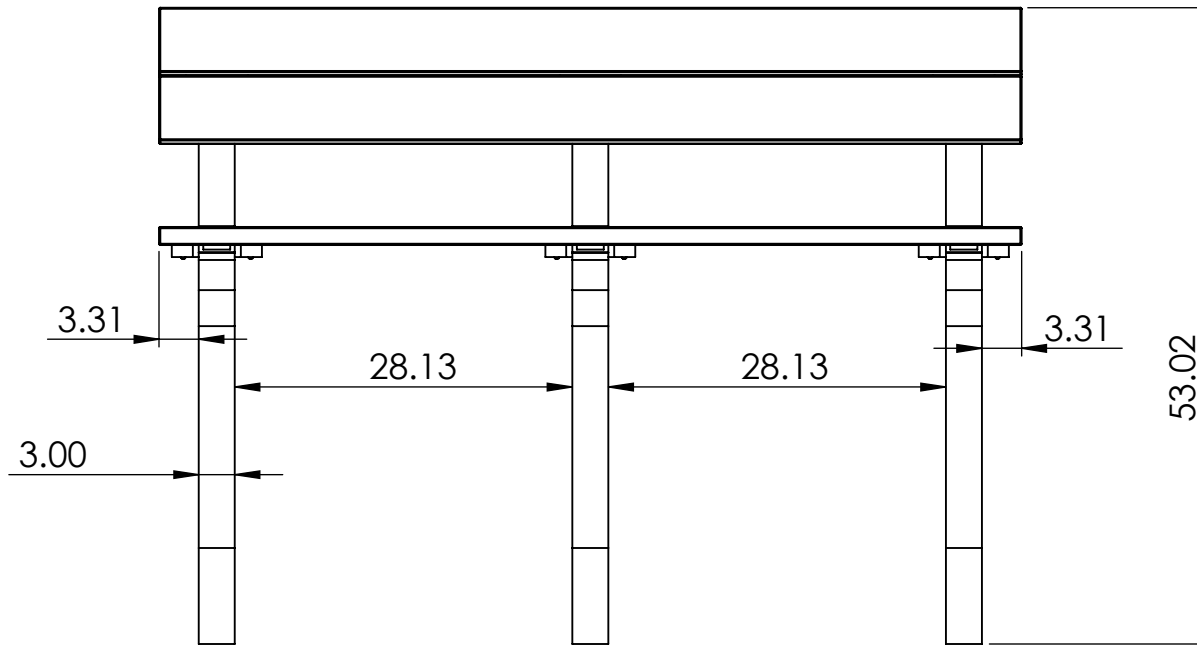

BENCH SPECIFICATIONS

REV# 1
2/14/2017

BC1415
BC1418
BC1419

TOP

FRONT

SIDE

CONSTRUCTION MATERIALS:
Recycled Plastic
HARDWARE:
Stainless Steel

ALL DIMENSIONS ARE SHOWN IN INCHES