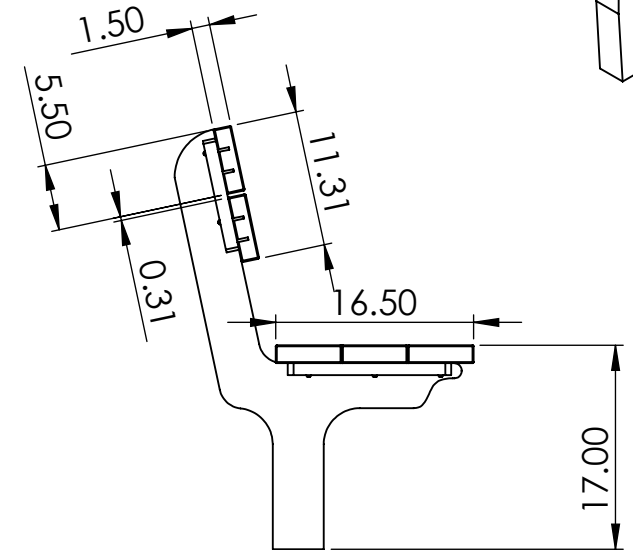

BENCH SPECIFICATIONS

REV# 1
2/14/2017

BC1415
BC1418
BC1419

TOP

FRONT

SIDE

CONSTRUCTION MATERIALS:
Recycled Plastic
HARDWARE:
Stainless Steel

ALL DIMENSIONS ARE SHOWN IN INCHES