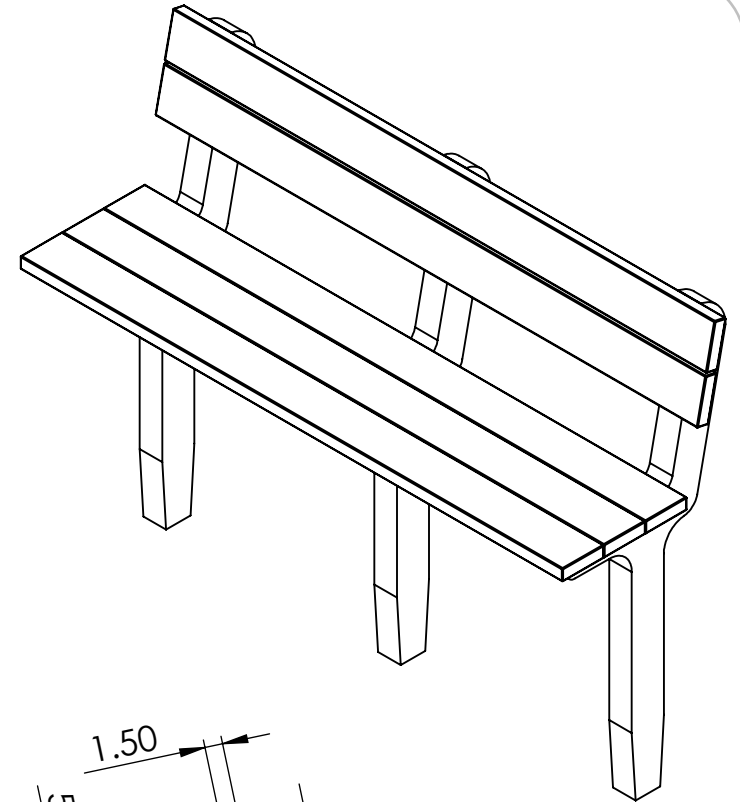

BENCH SPECIFICATIONS

REV# 1
2/14/2017

BC1415
BC1418
BC1419

TOP

FRONT

SIDE

CONSTRUCTION MATERIALS:
Recycled Plastic
HARDWARE:
Stainless Steel

ALL DIMENSIONS ARE SHOWN IN INCHES