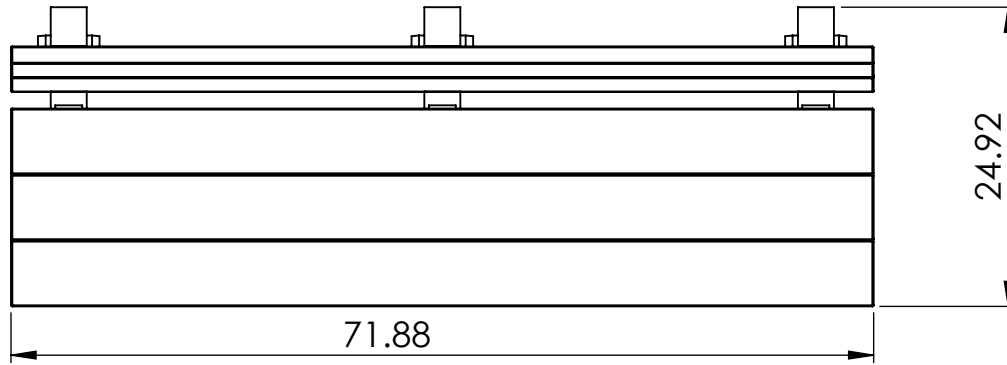

BENCH SPECIFICATIONS

REV# 1
2/14/2017

BC1415
BC1418
BC1419

TOP

FRONT

SIDE

CONSTRUCTION MATERIALS:
Recycled Plastic
HARDWARE:
Stainless Steel

ALL DIMENSIONS ARE SHOWN IN INCHES