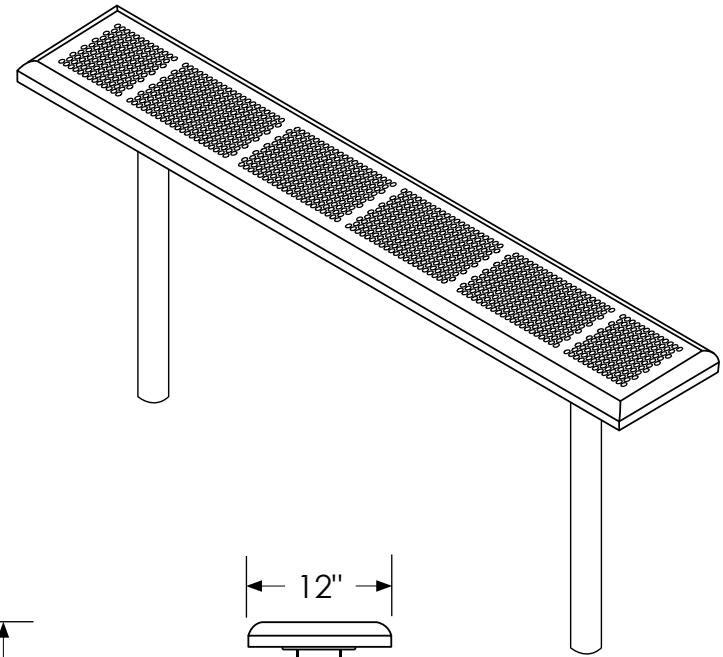

COMFORT™ INGROUND MOUNT BENCH SPECIFICATIONS

TOTAL WEIGHT: 41 lbs

- NOTES:**
- 1) Material: Bench Top - Steel with Thermoplastic Coating;
Frames - Steel with Powder Coating
 - 2) Assembly hardware included
 - 3) Mounting hardware not included