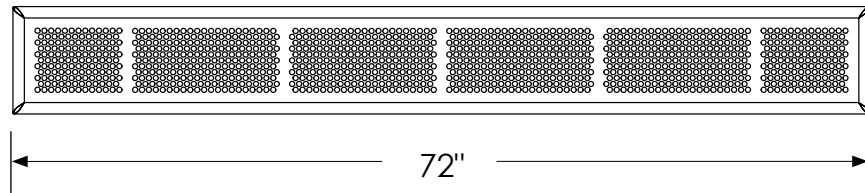

COMFORT™ INGROUND MOUNT BENCH SPECIFICATIONS

TOTAL WEIGHT: 41 lbs

- NOTES:**
- 1) Material: Bench Top - Steel with Thermoplastic Coating;
Frames - Steel with Powder Coating
 - 2) Assembly hardware included
 - 3) Mounting hardware not included